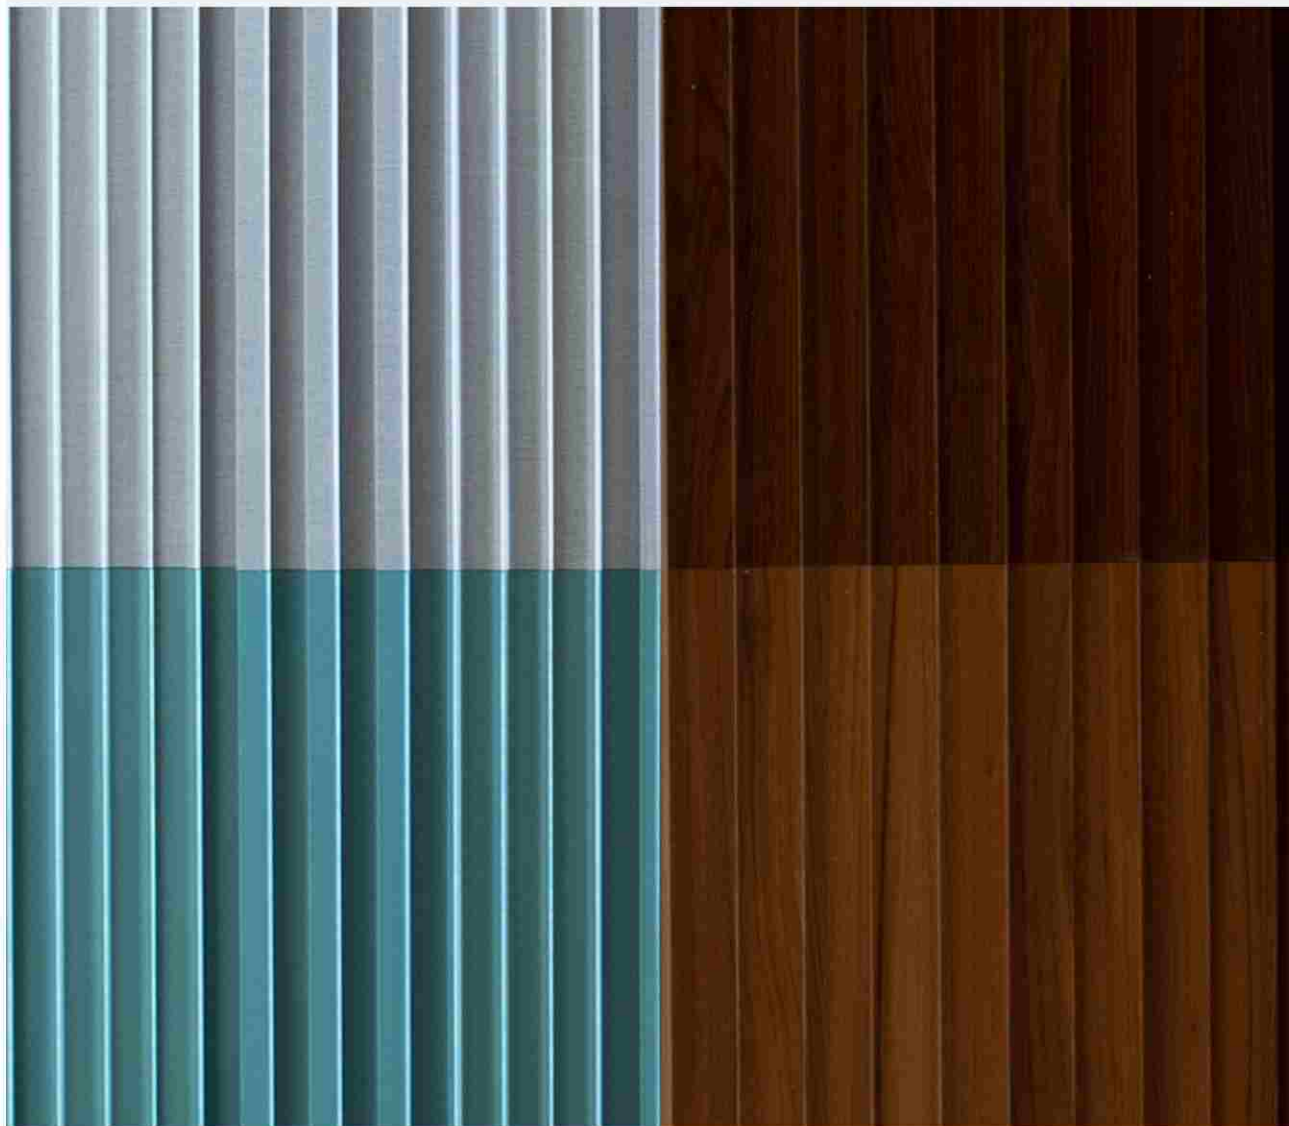

MIX AND MATCH TO CREATE YOUR OWN MAGIC