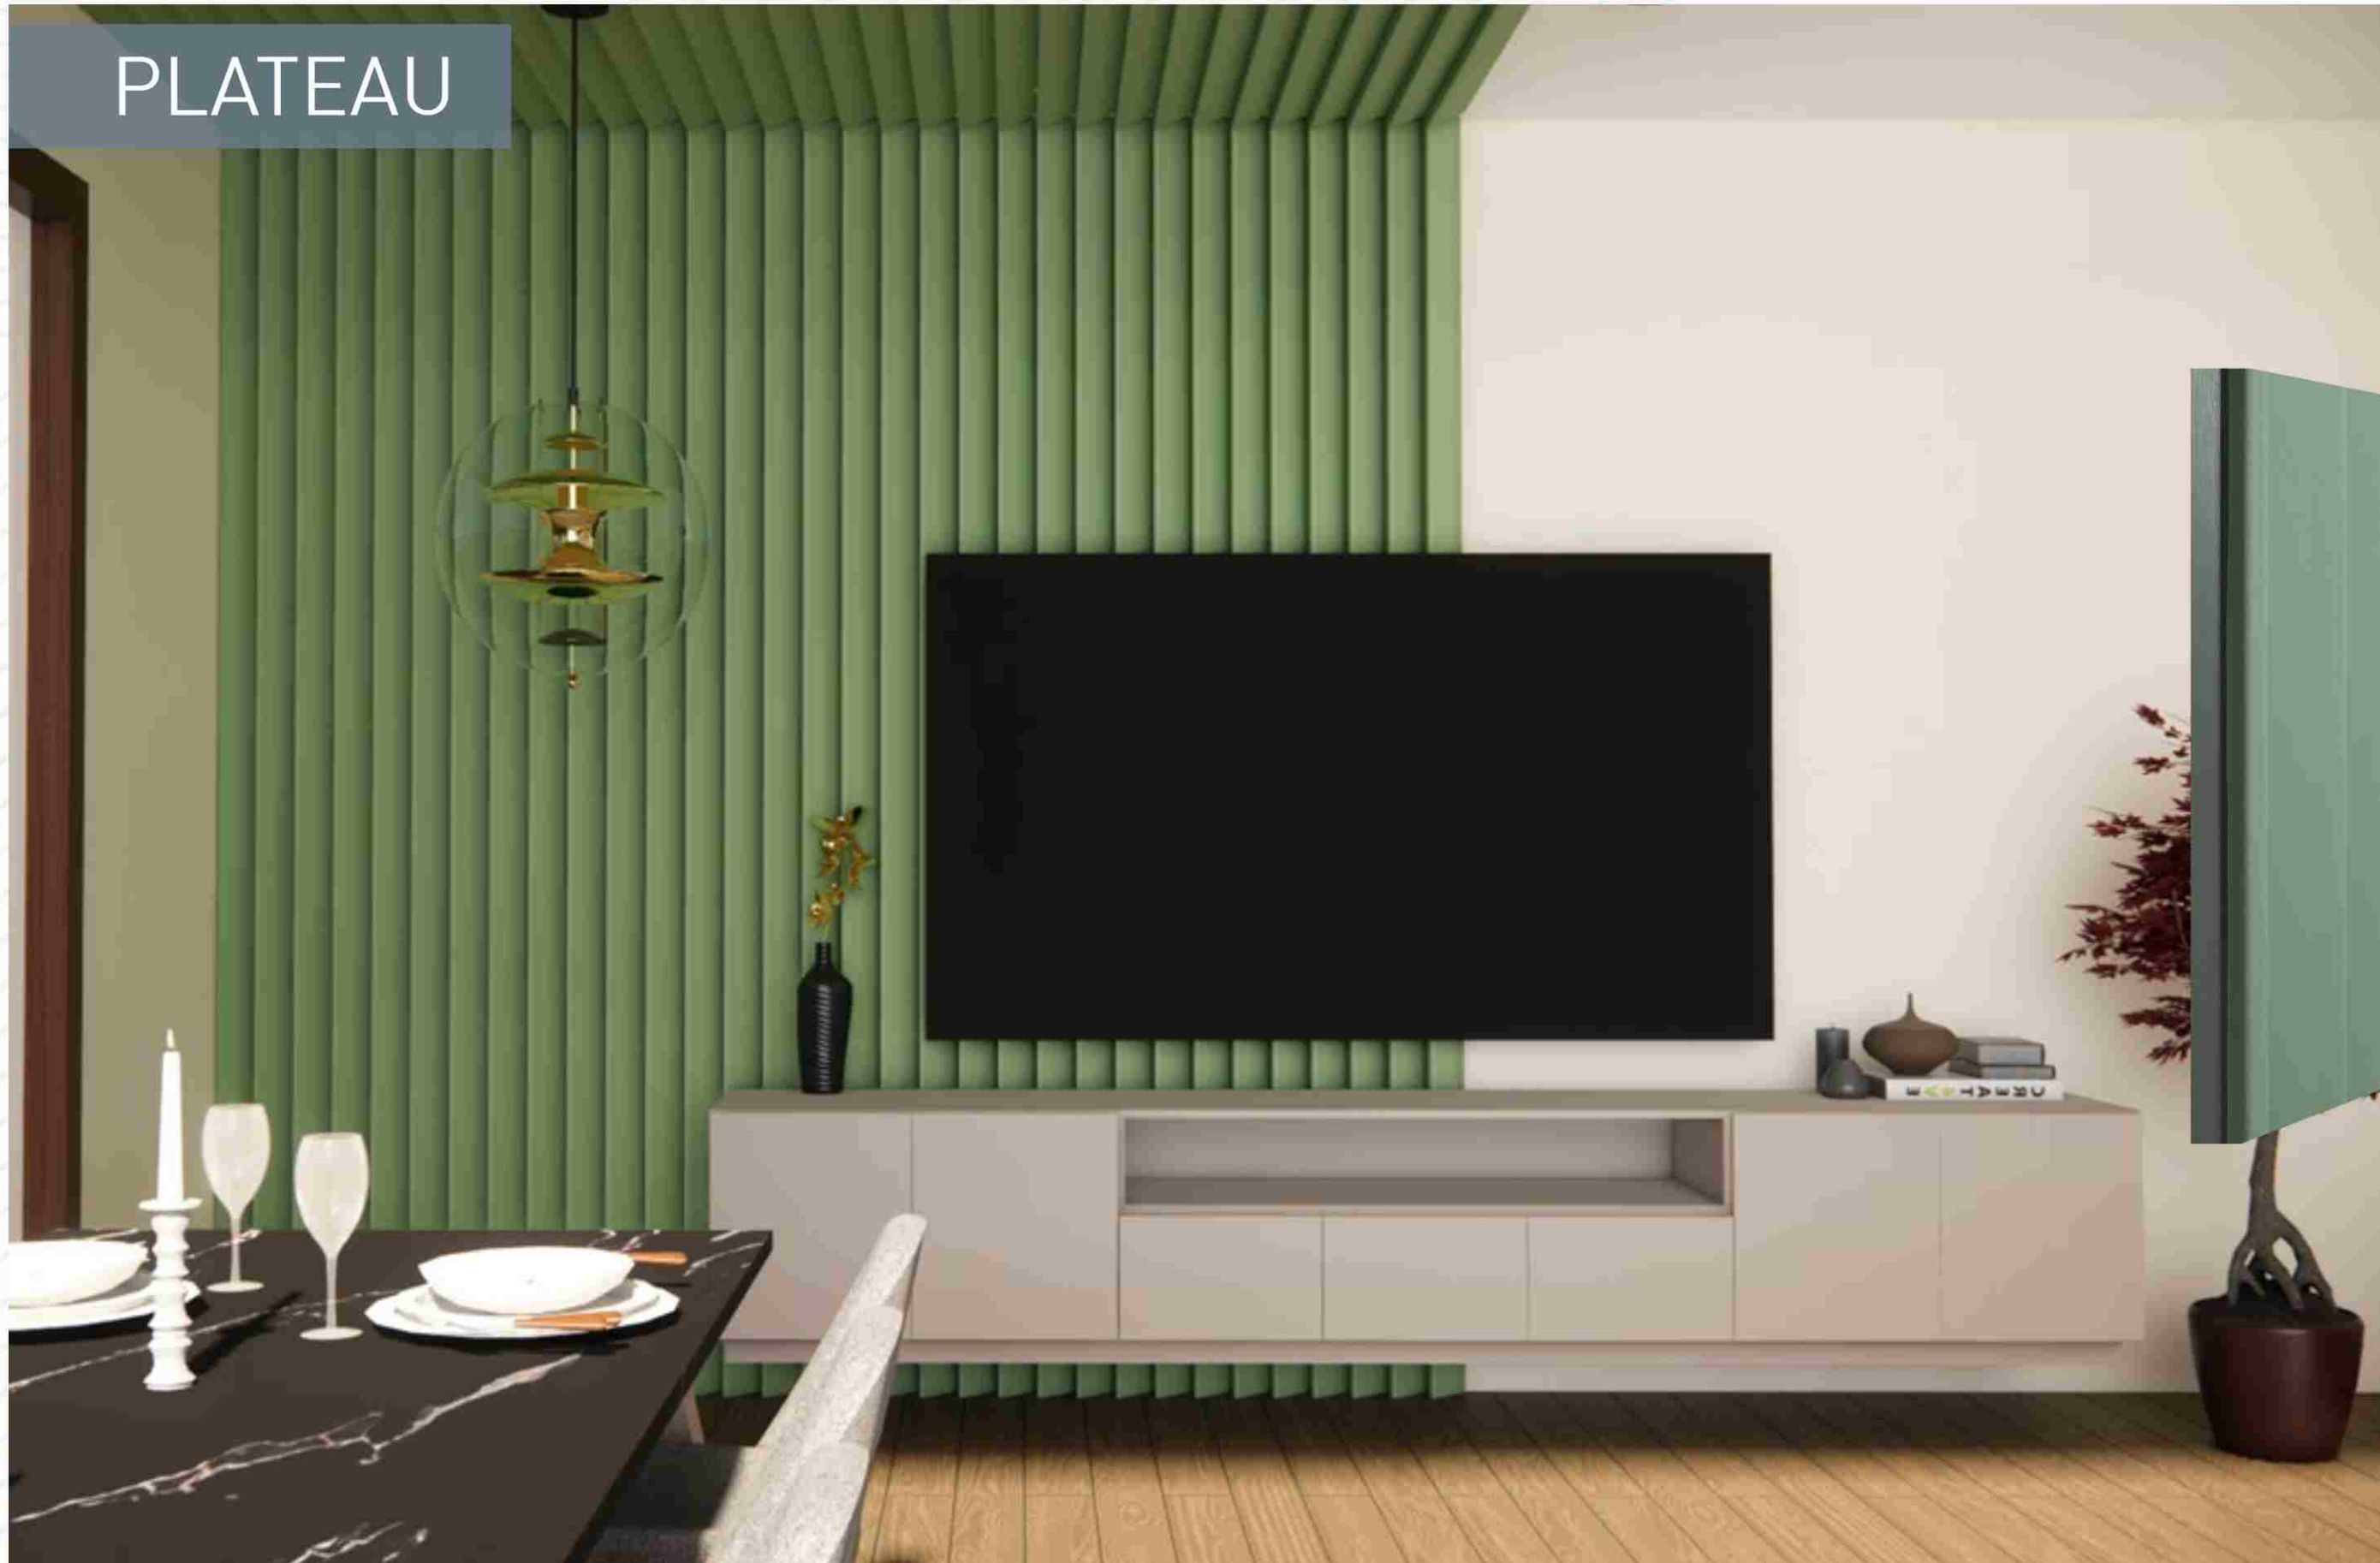

IMPERIO OAK

LUNA SILVER

WHEAT

PRODUCT WIDTH 331mm

VISIBLE WIDTH 300mm

PLATEAU

CHARLIE
TIMBER

CHOCOLATE
WALNUT