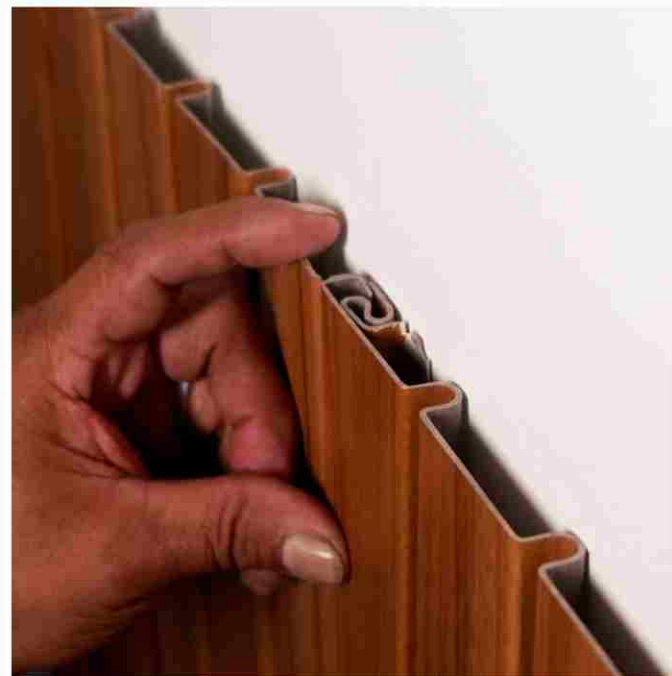

Venya Artist Wall

1. Place the Venya Louver on the wall or ceiling

2. Secure it using screws in the provided holes

3. Take the second louver and interlock it with the first using 'Rapid-Clad' interlocking technology