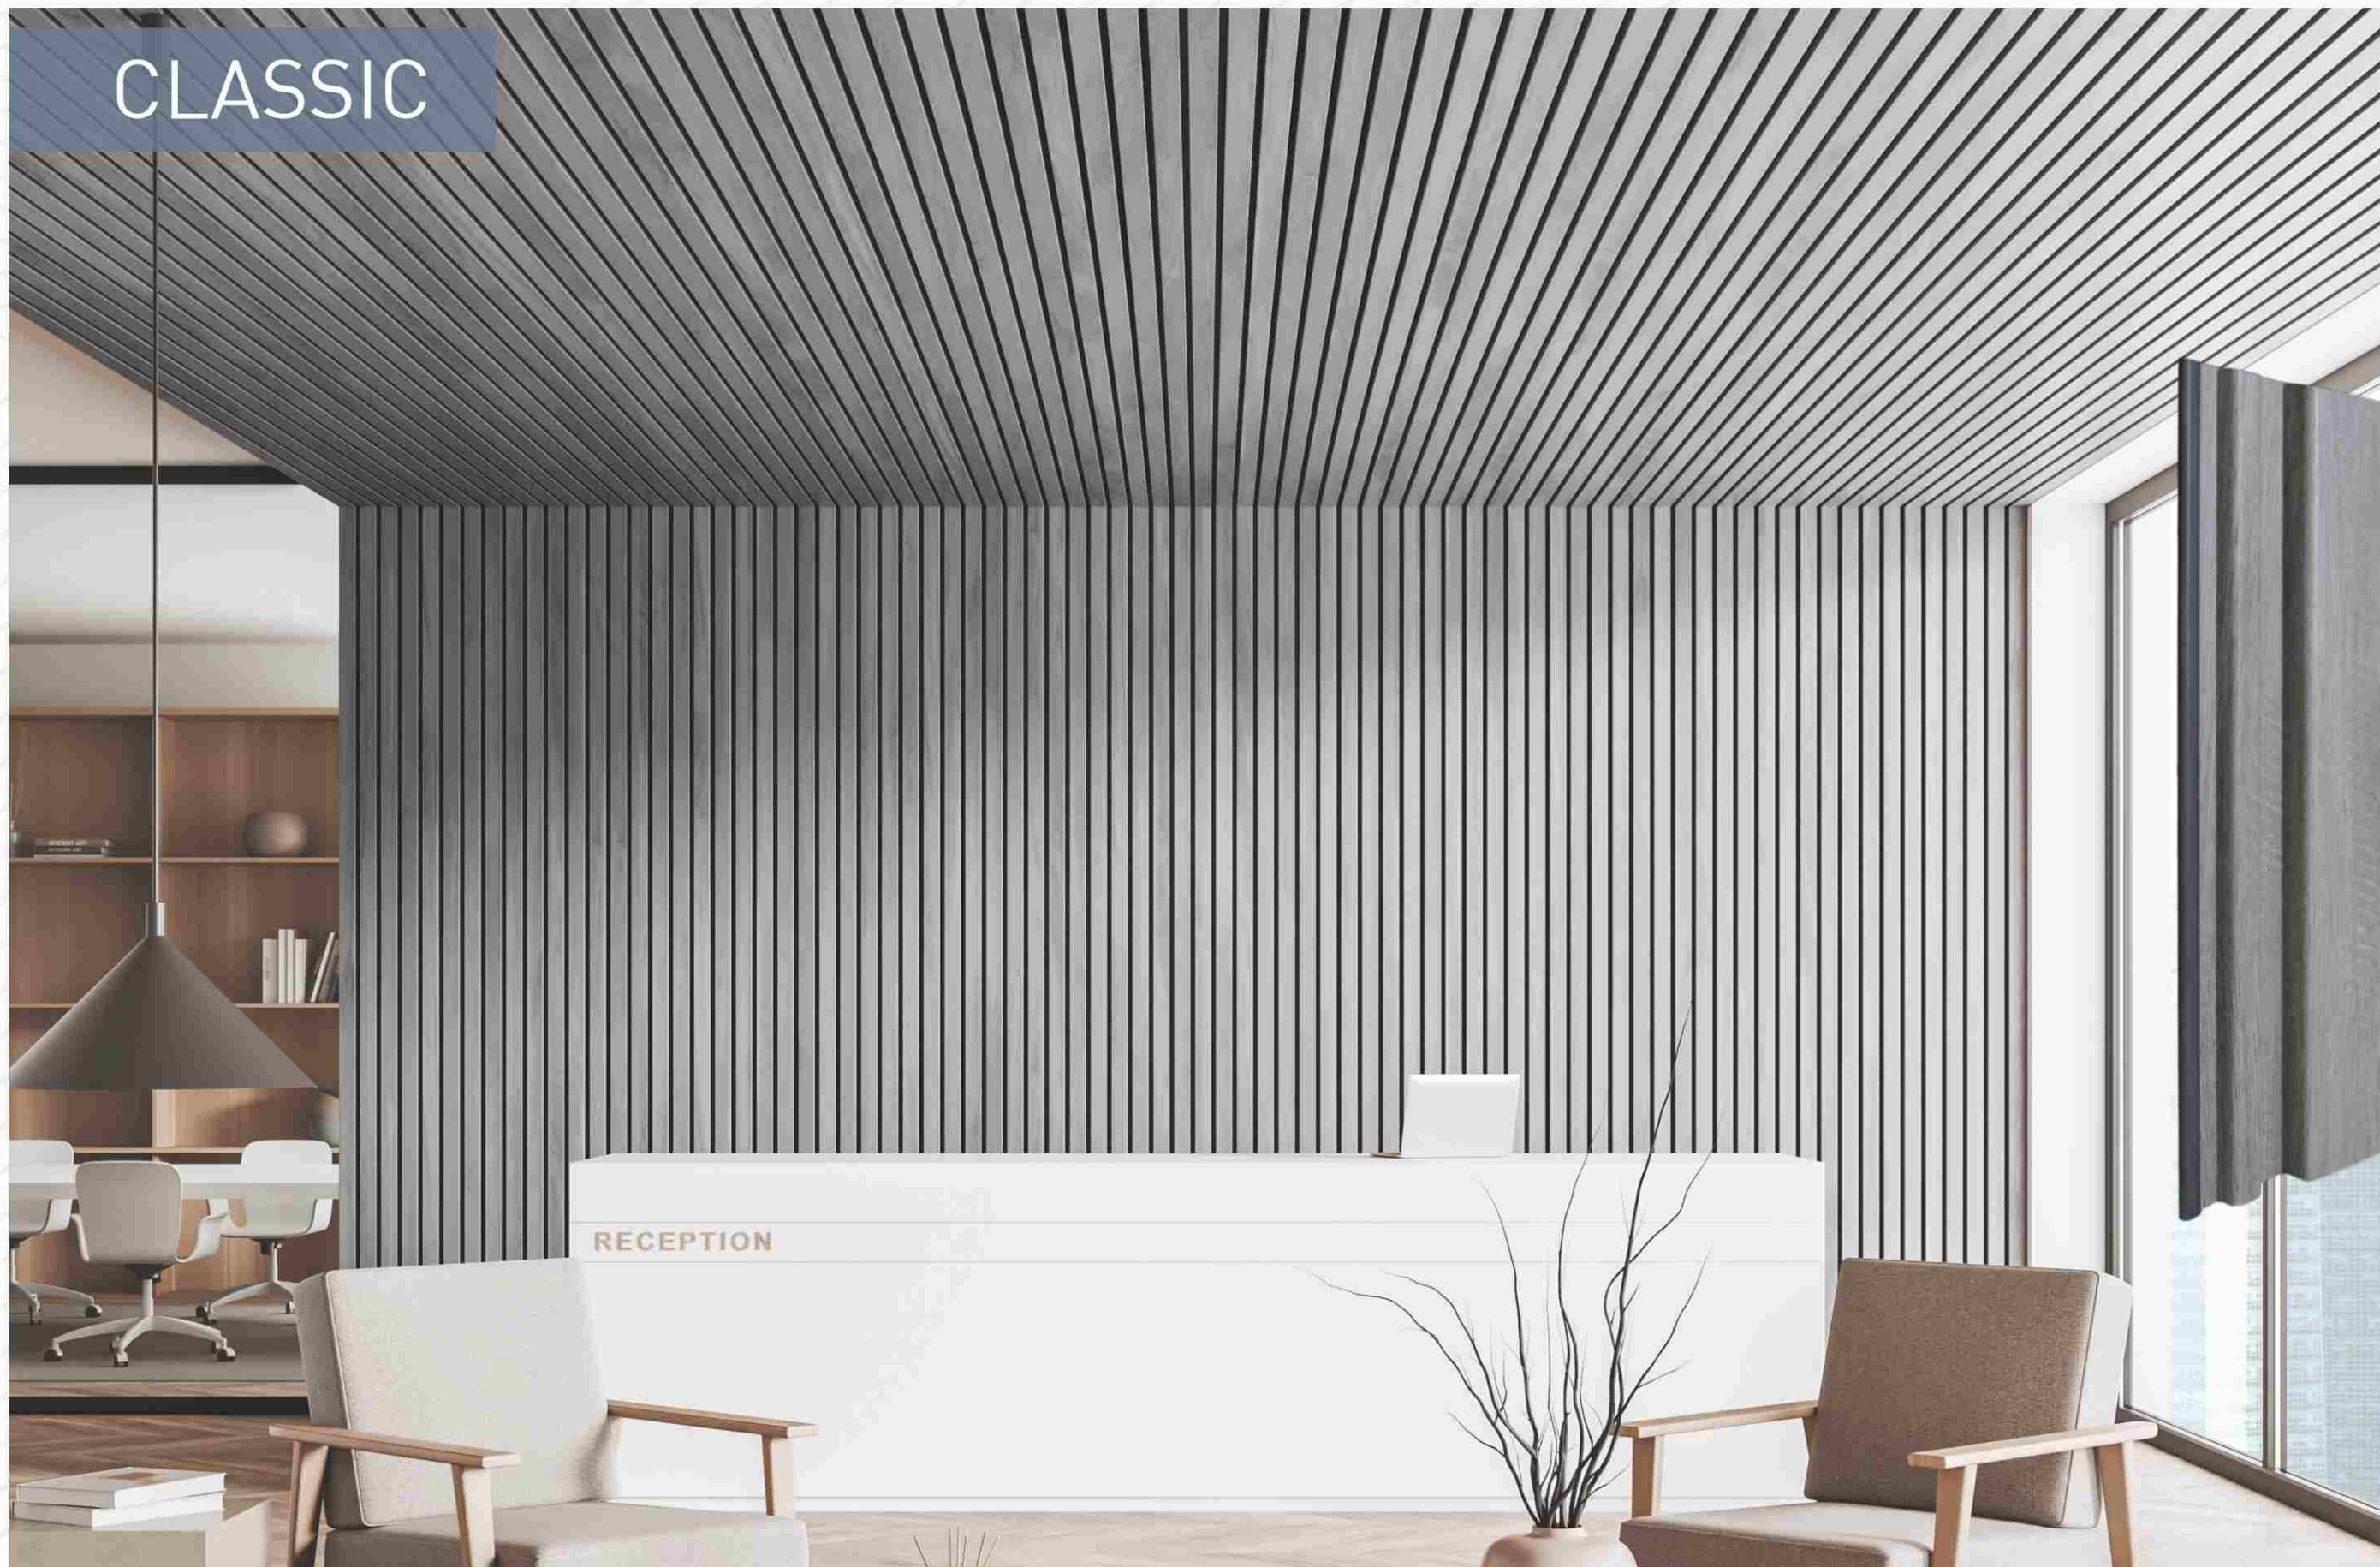

CLASSIC

INTERIOR & EXTERIOR

PRODUCT WIDTH 266mm

VISIBLE WIDTH 225mm