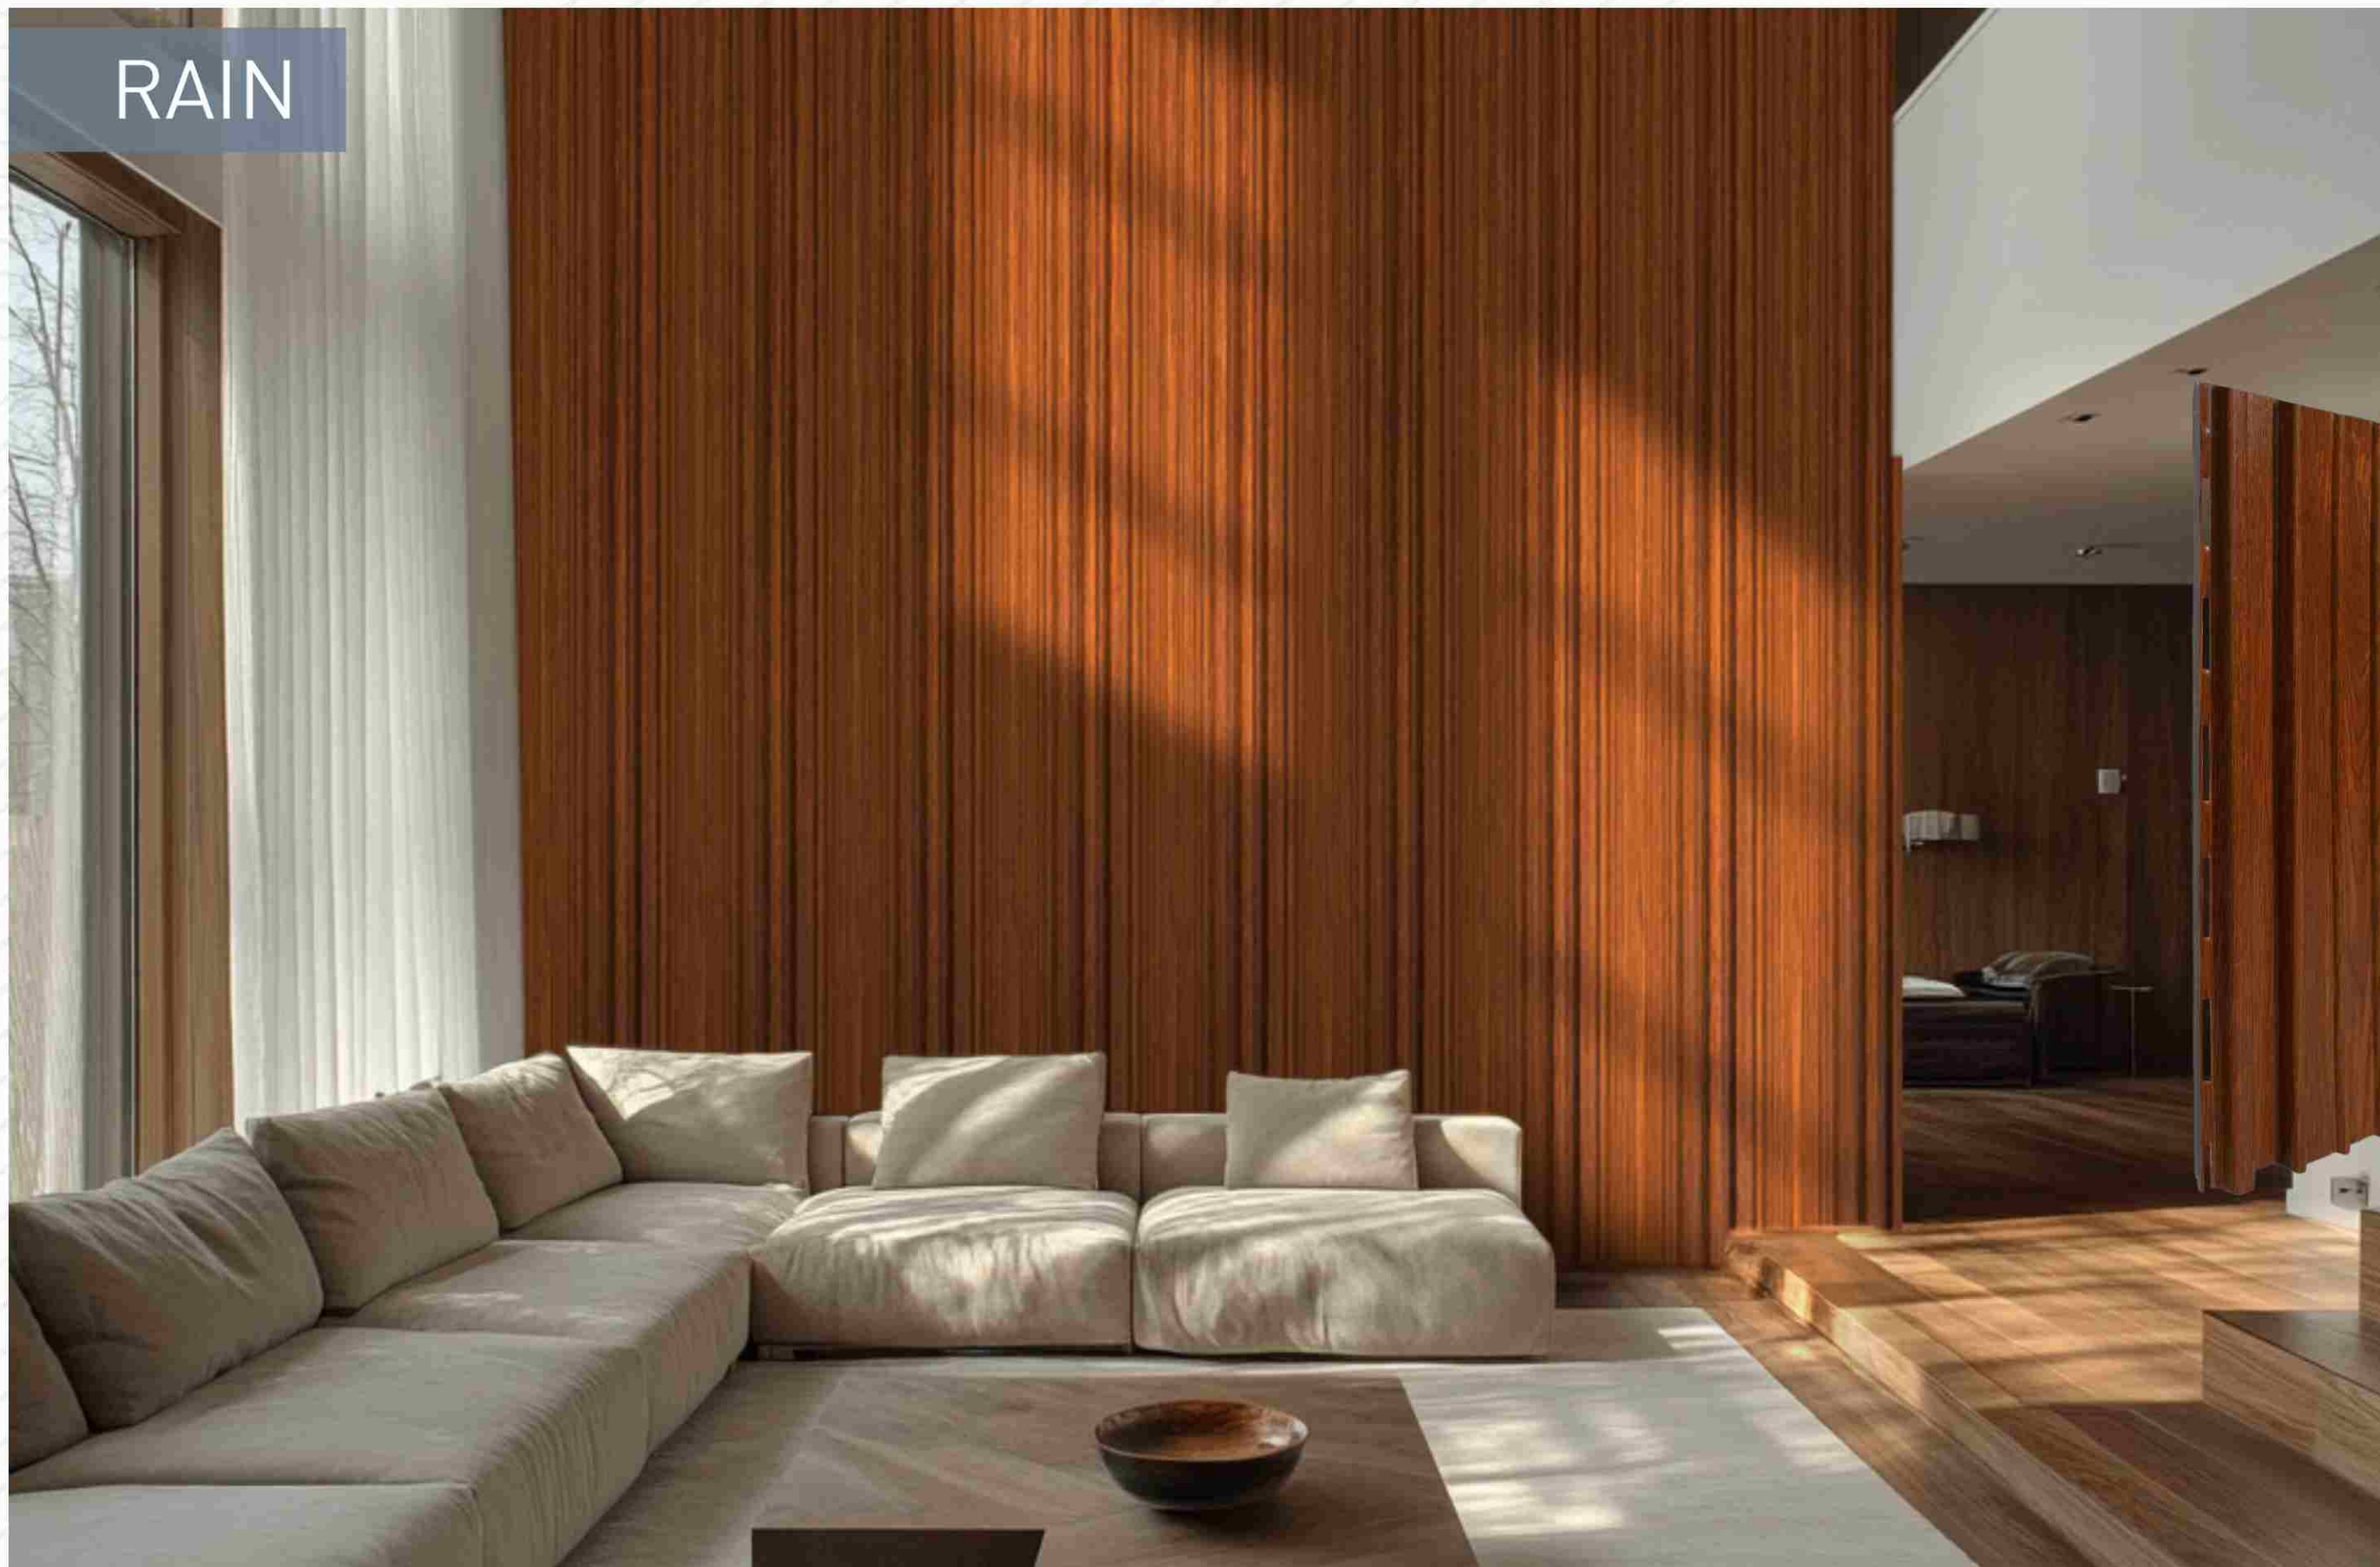

RAIN

PRODUCT WIDTH 277mm

VISIBLE WIDTH 244mm