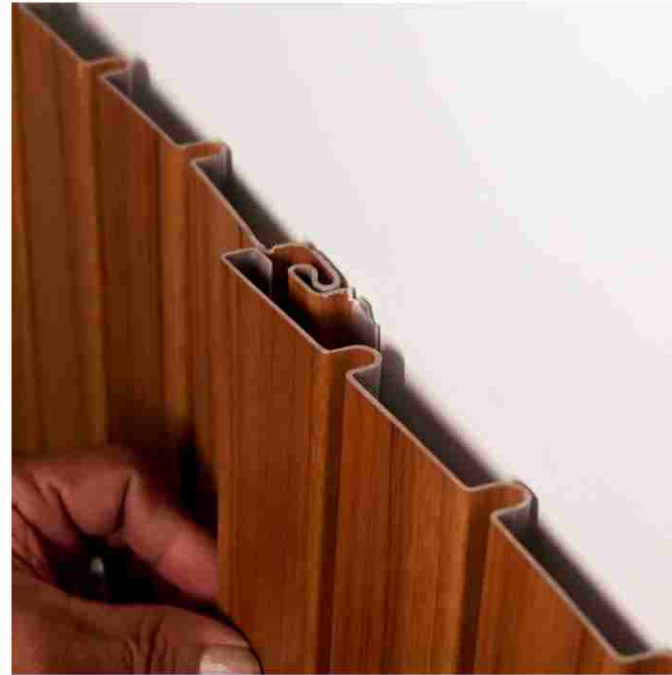

SELECT FROM OUR CURATED
EXTERIOR OPTIONS TO **ELEVATE
YOUR OUTDOOR SPACE.**

EARTHY PINE

SMOKEY PINE

TERRA WALNUT

COMPLIMENT VENYA LOUVERS
WITH **VENYA ARTIST WALL**

Venya Louvers

Venya Artist Wall

Venya Louvers

Venya Artist Wall

1. Place the Venya Louver on the wall or ceiling

2. Secure it using screws in the provided holes

3. Take the second louver and interlock it with the first using 'Rapid-Clad' interlocking technology