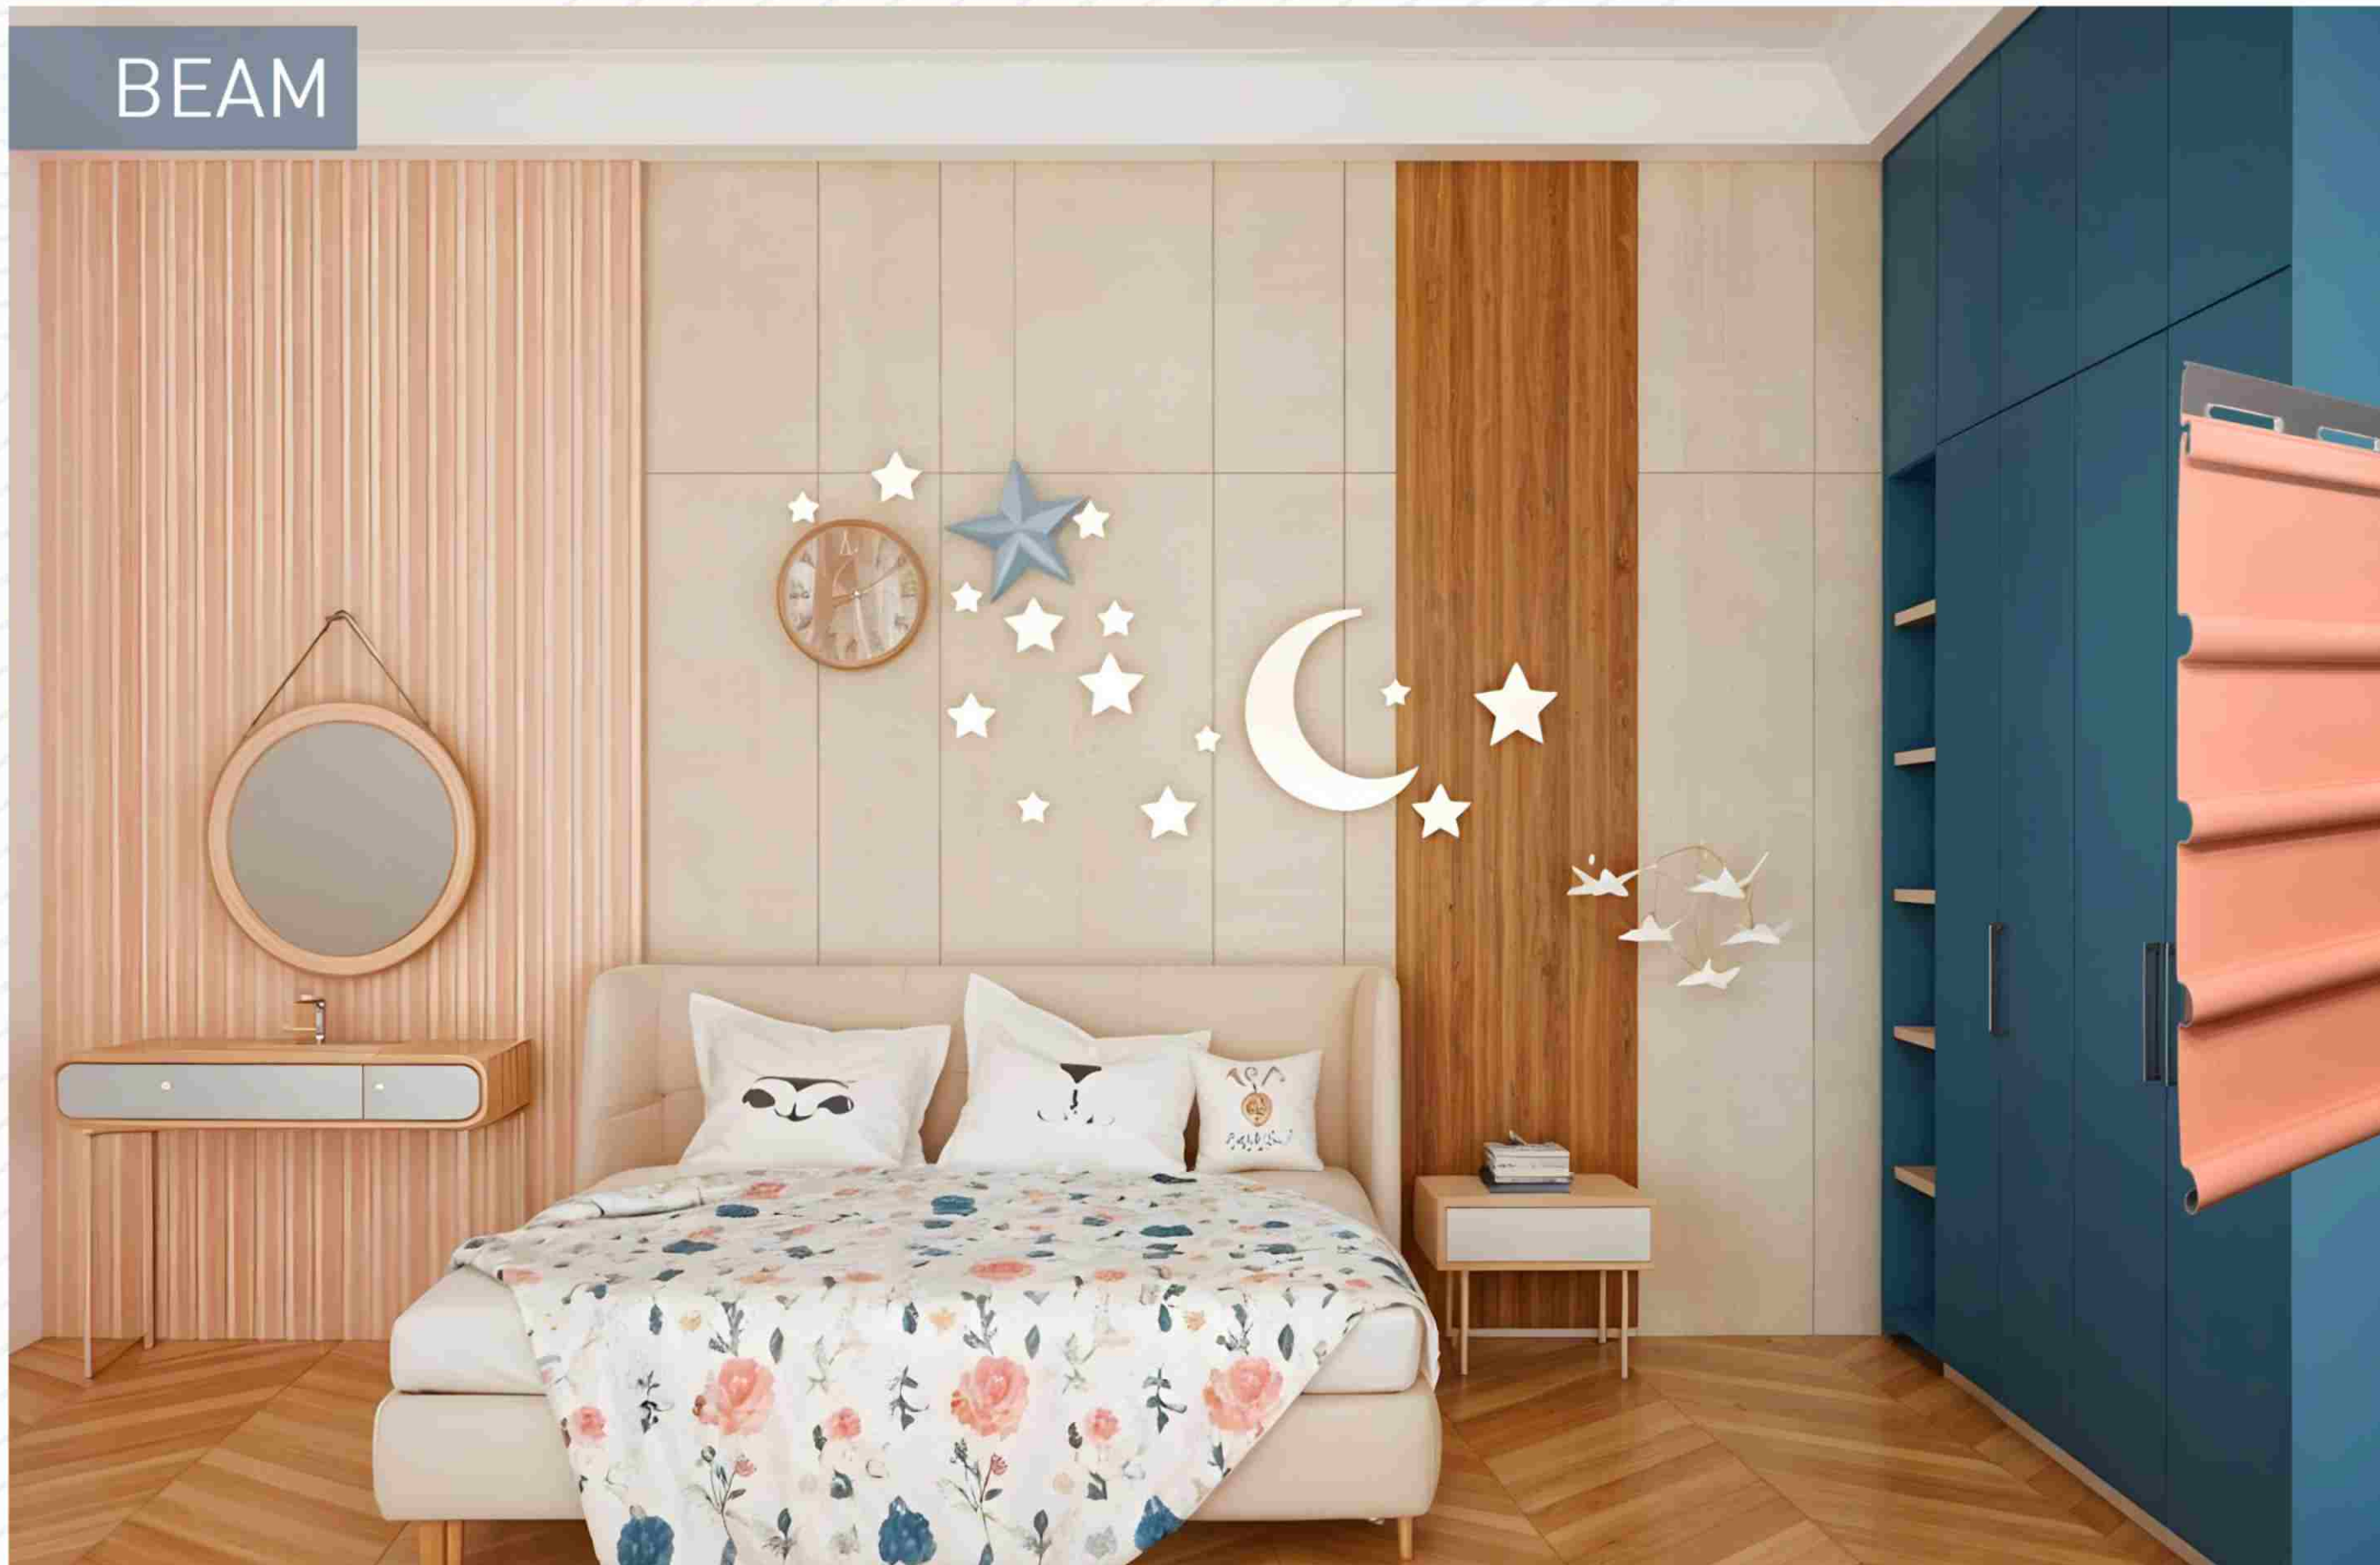

BEAM

PRODUCT WIDTH 292mm

VISIBLE WIDTH 260mm