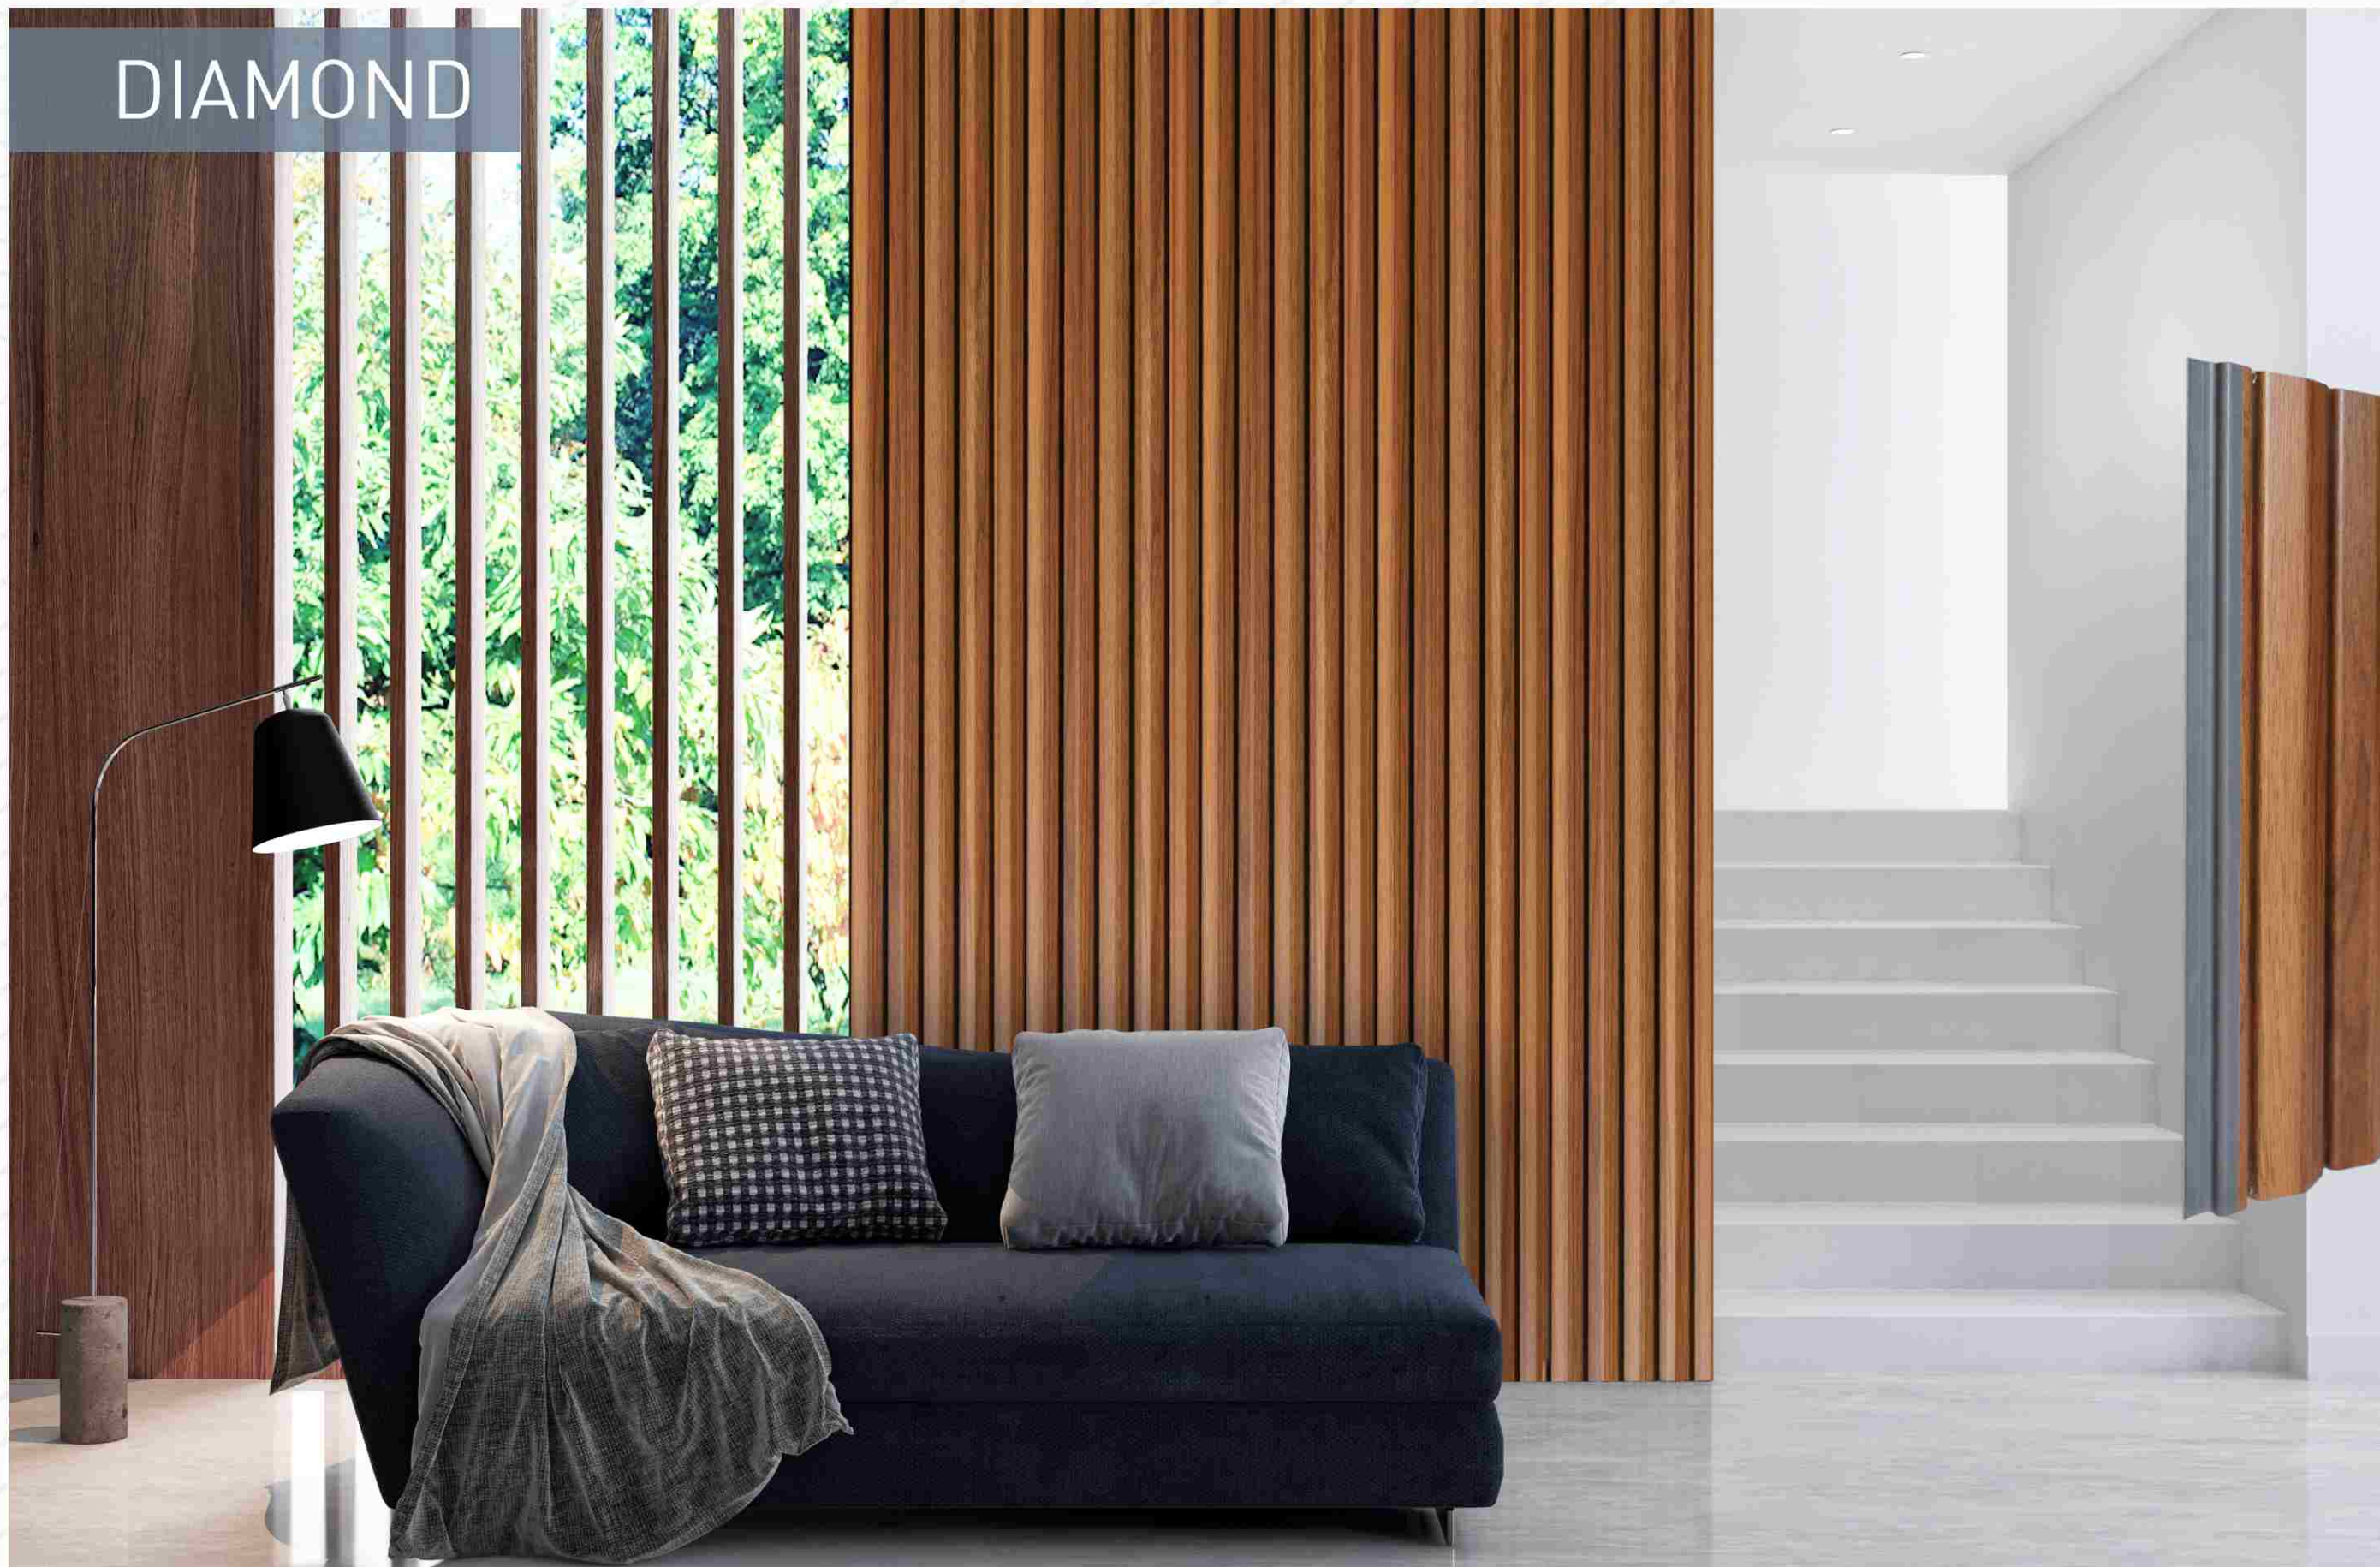

INTERIOR & EXTERIOR

EARTHY PINE

SMOKEY PINE

TERRA WALNUT

PRODUCT WIDTH 266mm

VISIBLE WIDTH 225mm

DIAMOND

CHARLIE TIMBER