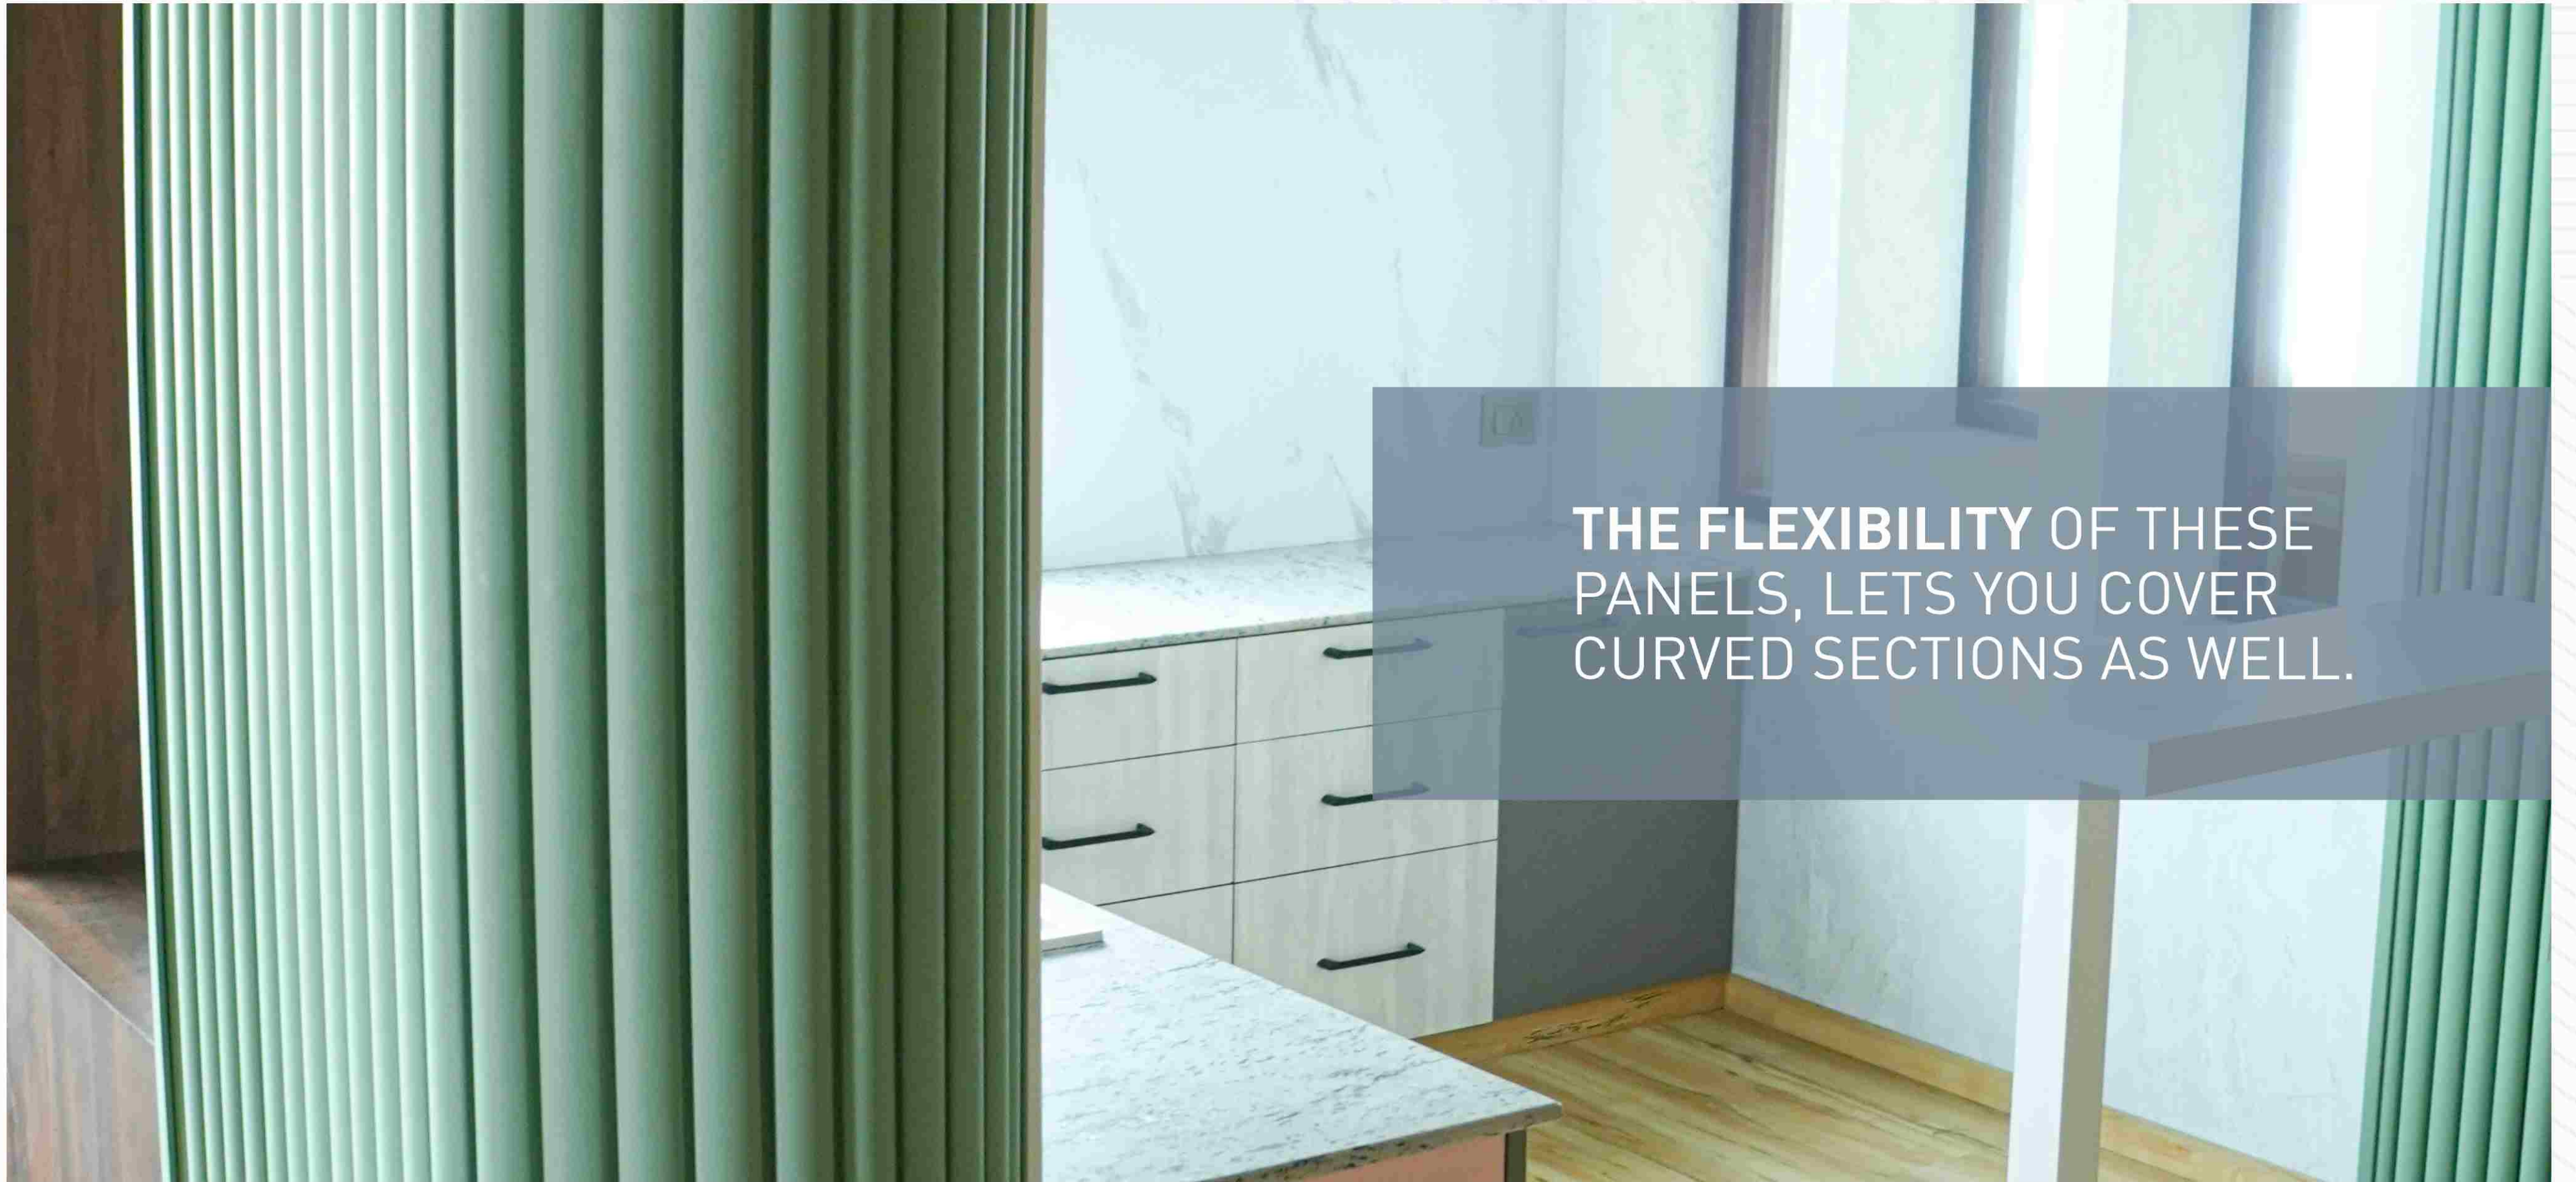

PRODUCT WIDTH 312mm

VISIBLE WIDTH 274mm

UNLOCK ENDLESS POSSIBILITIES IN YOUR SPACE

with Venya louvers, you can design freely by arranging it **horizontally** for a wider spread or **vertically** to maximize height. The choice is yours!

**DIFFERENT
DESIGN**

**SAME
COLOUR/FINISH**

**DIFFERENT DESIGN,
DIFFERENT COLOR**

CREATE A WARM AND INVITING SPACE BY USING THE SAME VENYA PANELS ON **BOTH THE CEILING AND WALLS.**

**THE FLEXIBILITY OF THESE
PANELS, LETS YOU COVER
CURVED SECTIONS AS WELL.**