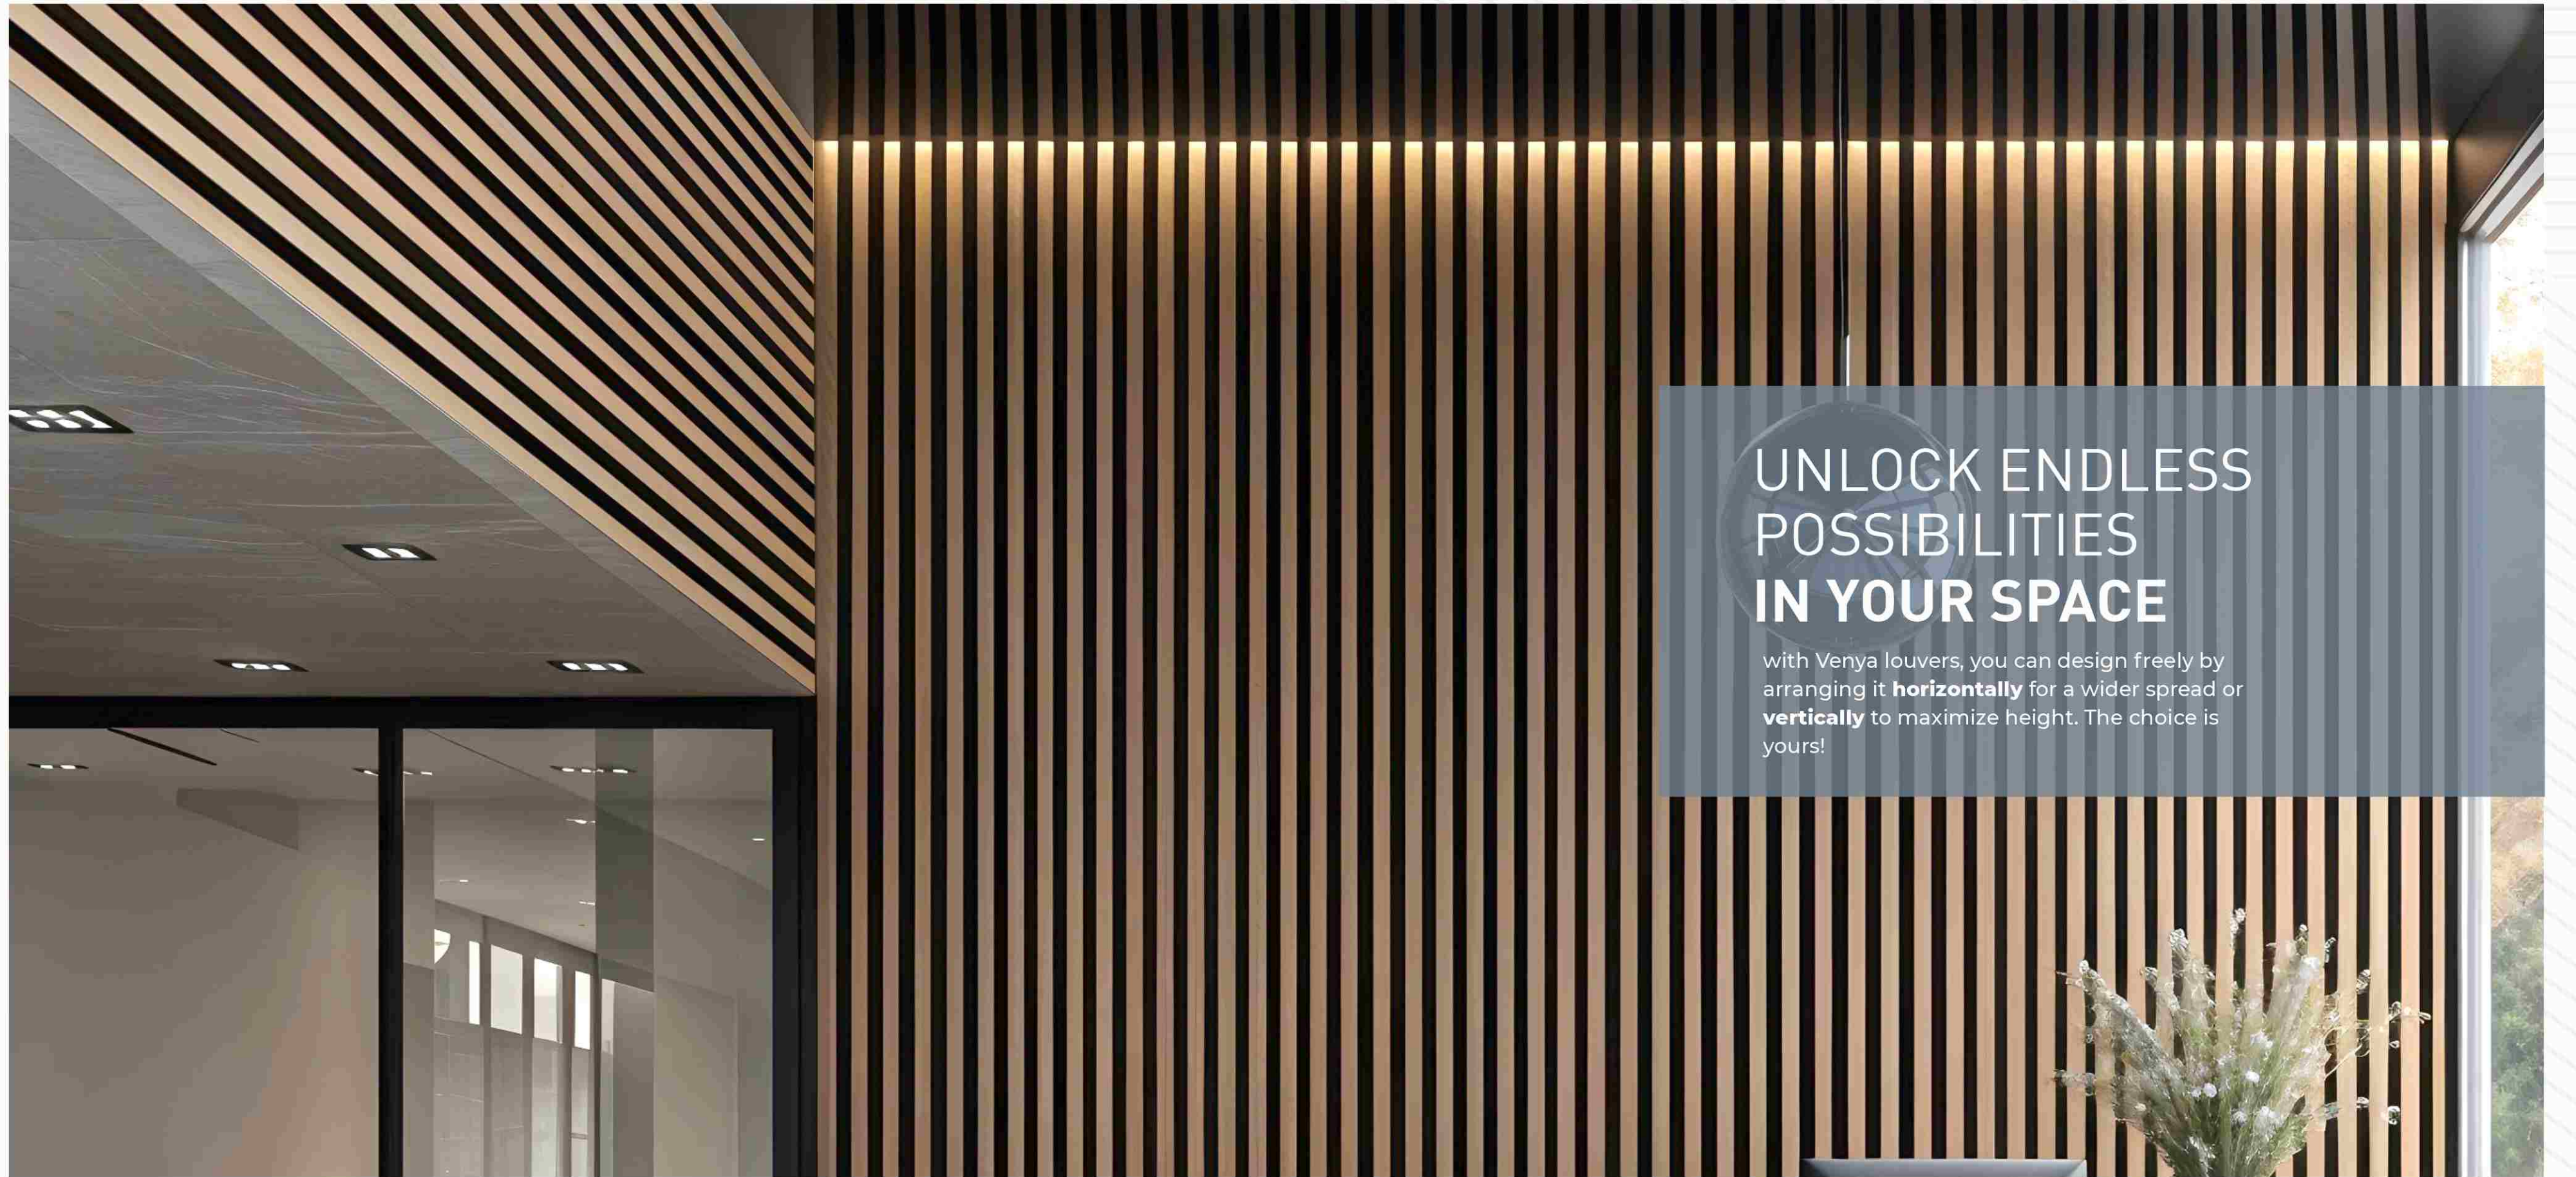

PRODUCT WIDTH 312mm

VISIBLE WIDTH 274mm

UNLOCK ENDLESS POSSIBILITIES IN YOUR SPACE

with Venya louvers, you can design freely by arranging it **horizontally** for a wider spread or **vertically** to maximize height. The choice is yours!