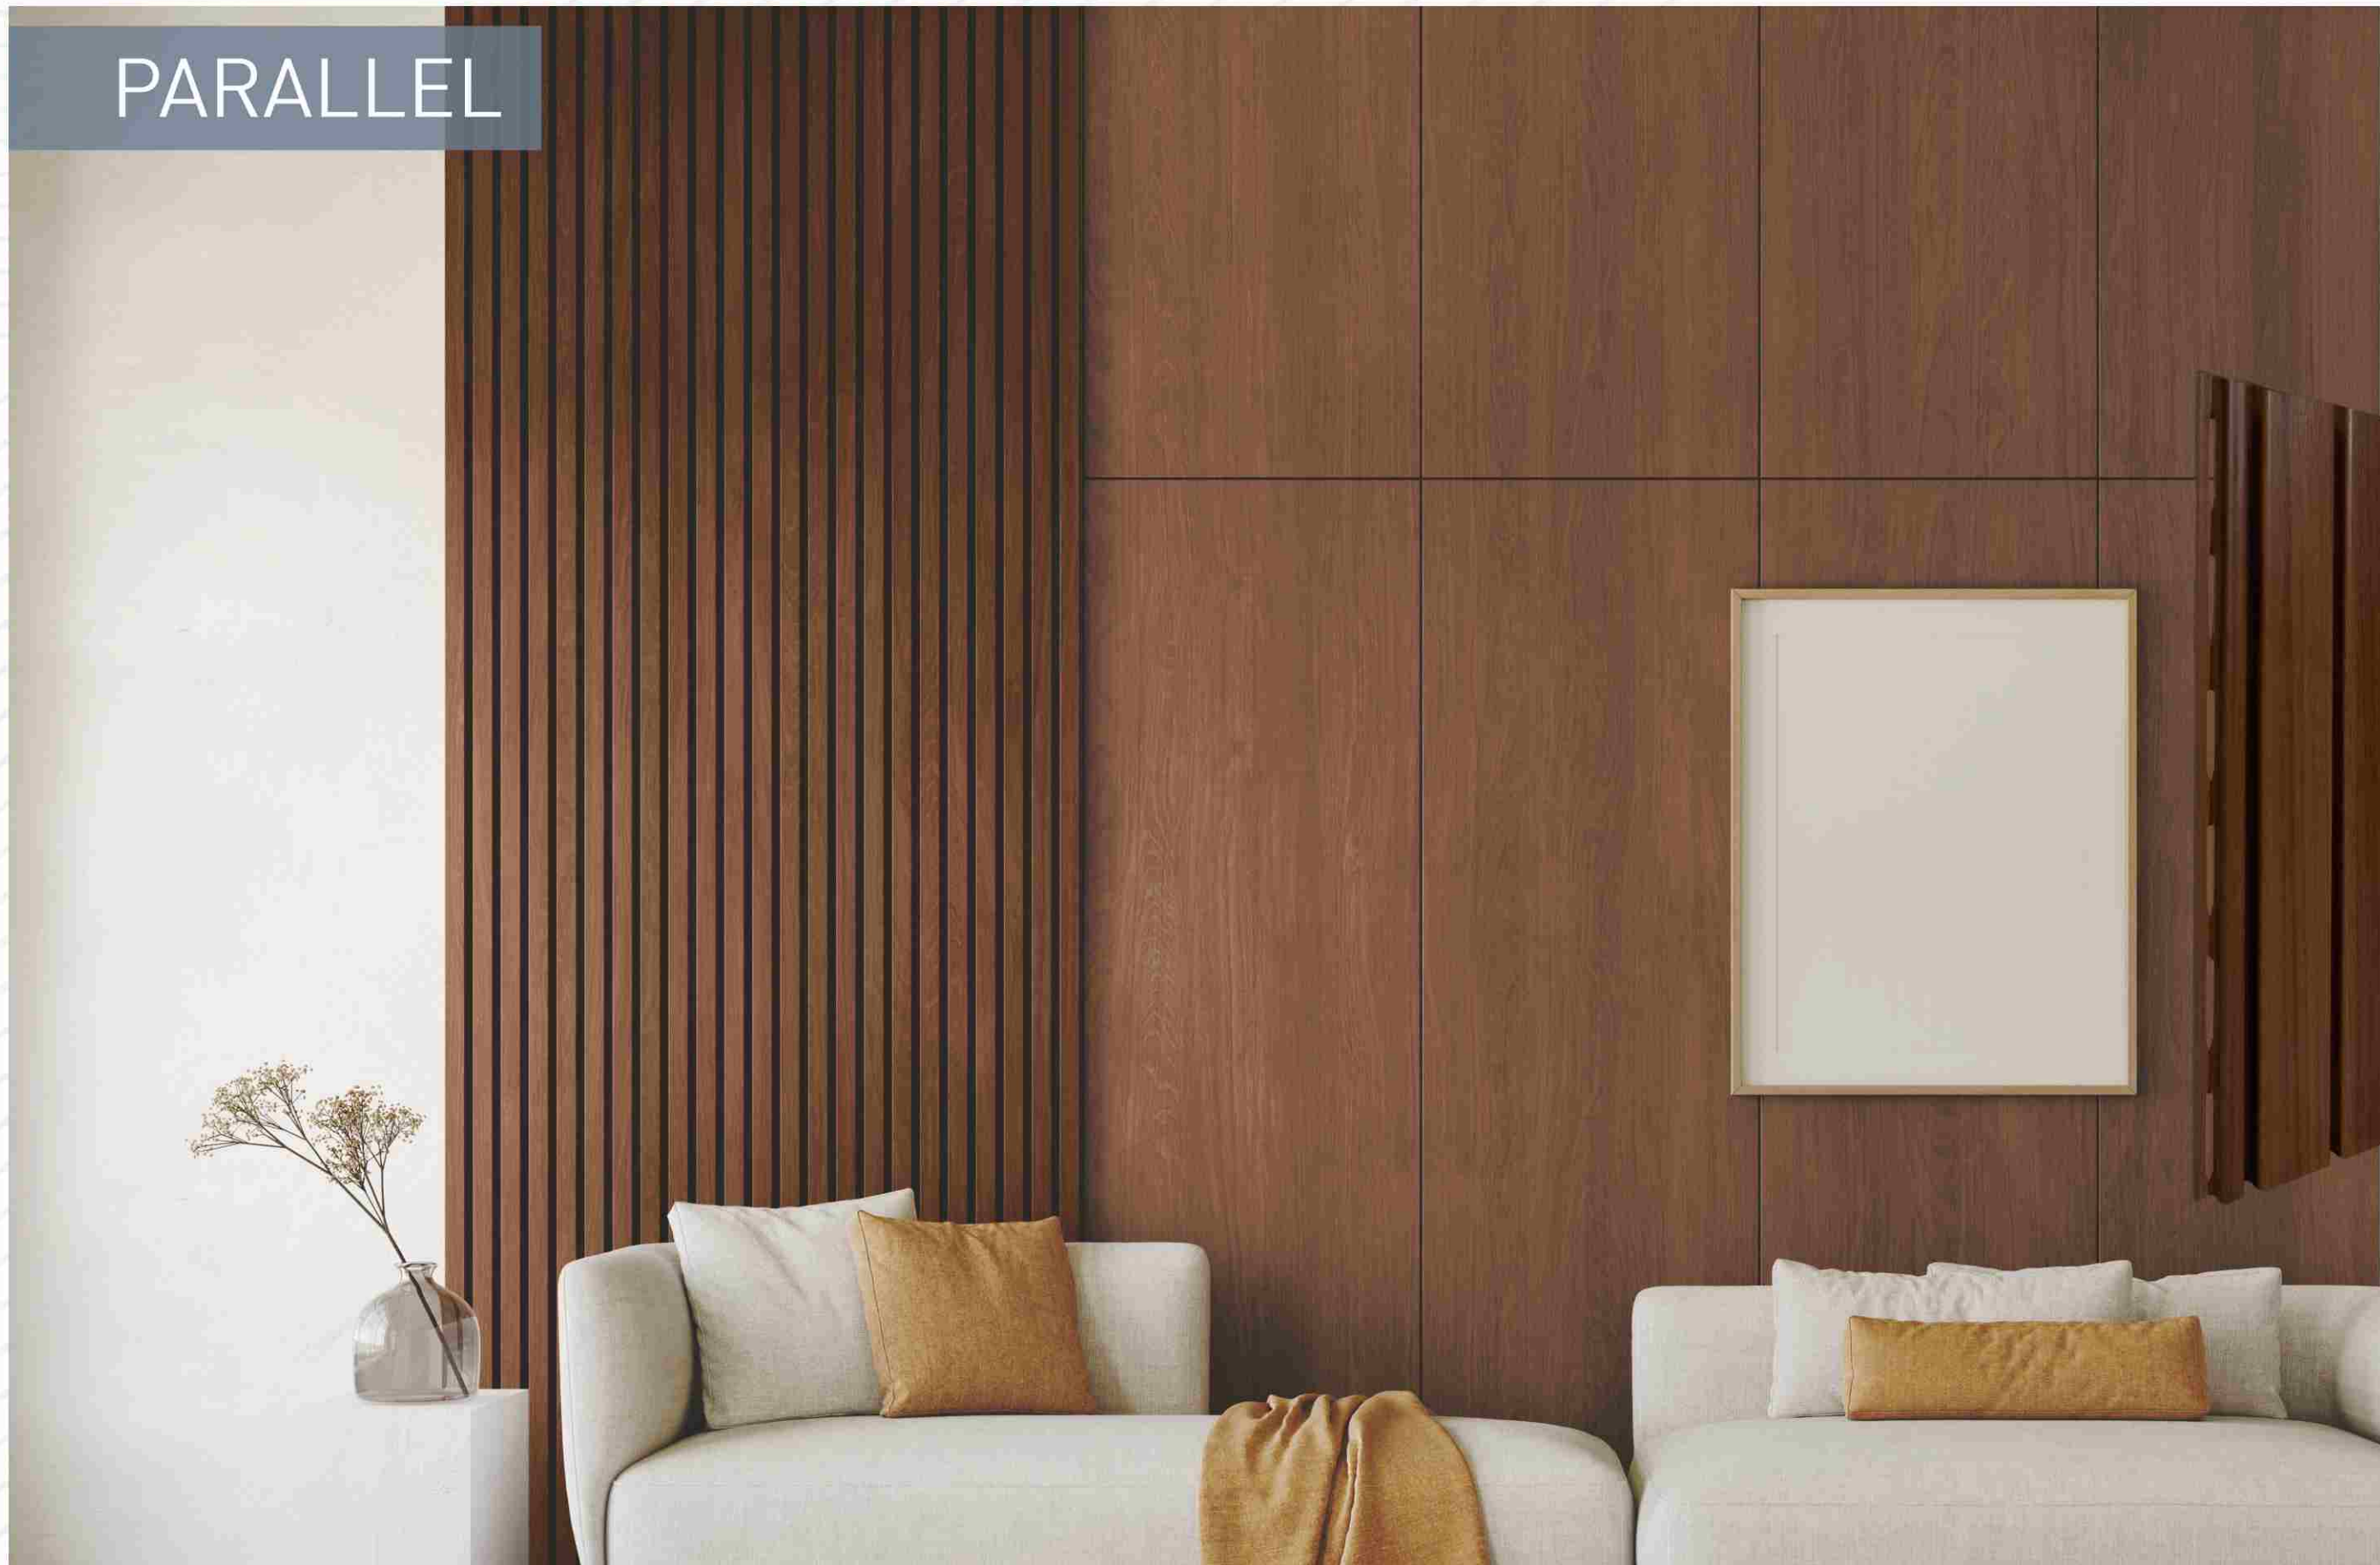

VISIBLE WIDTH 245mm

LOOP

PRODUCT WIDTH 247mm

VISIBLE WIDTH 218mm

PARALLEL

GOLDEN OAK

CHARLIE TIMBER

FRENCH NUT