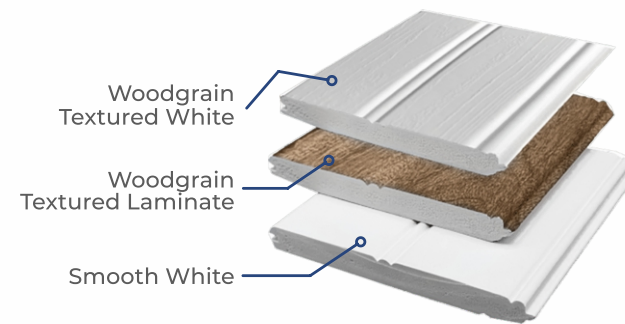

PROFILES

FINISH OPTIONS