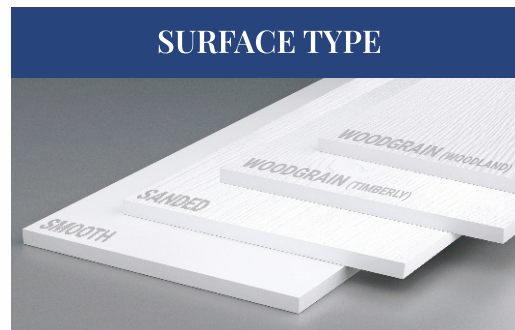

MILLWORK SHEETS

COLORS

BRIGHT WHITE

BARNWOOD GREY

ALMOND

MATERIAL TYPE

SURFACE TYPE

Easy - Peel Plastic Masking*