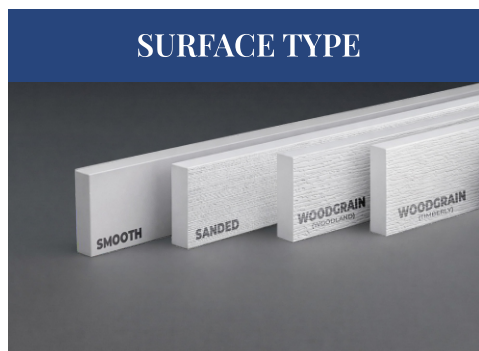

TRIMBOARD Dimensions

Thickness (Actual)	Width (Nominal)									
	2"	3"	4"	5"	6"	8"	10"	12"	16"	24"
5/8"	●	●	●	●	●	●	●	●	●	●
3/4"	●	●	●	●	●	●	●	●	●	●
1"	●	●	●	●	●	●	●	●	●	●
1-1/4"	◐	◐	◐	◐	◐	◐	◐	◐	◐	◐
1-1/2"	◐	◐	◐	◐	◐	◐	◐	◐	◐	◐
1-3/4"	◐	◐	◐	◐	◐	◐	◐	◐	◐	◐
2"	◐	◐	◐	◐	◐	◐	◐	◐	◐	◐

● Available   ◐ Available upon request

Available up to 20' Lengths | Custom Dimensions Available on MOQ
Choose from materials, finishes and colors | Plastic masking available on order

CORNER Boards

Thickness x Width (Nominal)	Length (Ft.)			
	10'	12'	18'	20'
Corner	●	●	●	●
5/4" x (4" x 4" & 6" x 6")	●	●	●	●
5/4" x (8" x 8")			●	
Corner with J-Channel	●	●	●	●
5/4" x (4" x 4" & 6" x 6")	●	●	●	●

Custom Dimensions Available
Smooth, Gloss or Wood Grain

J Channels

Thickness x Width (Nominal)	Length (Ft.)			
	10'	12'	18'	20'
J-Channel Trim with Flange Slot	●	●	●	●
1" x (6", 8", 10")	●	●	●	●
J-Channel Trim	●	●	●	●
1" x (6", 8", 10")	●	●	●	●
5/4" x (6", 8", 10")				

Custom Dimensions Available
Smooth, Gloss or Wood Grain

SKIRT Boards

Thickness x Width (Nominal)	Length (Ft.)			
	10'	12'	18'	20'
Skirt Board	●	●	●	●
1" x (6", 8", 10")	●	●	●	●
5/4" x (6", 8", 10")	●	●	●	●

Custom Dimensions Available
Smooth, Gloss or Wood Grain

WINDOW Surrounds

Thickness x Width (Nominal)	Length (Ft.)			
	10'	12'	18'	20'
Window Surround with Flange Slot	●	●	●	●
1" x (6", 8", 10")	●	●	●	●
5/4" x (6", 8", 10")	●	●	●	●

Custom Dimensions Available
Smooth, Gloss or Wood Grain