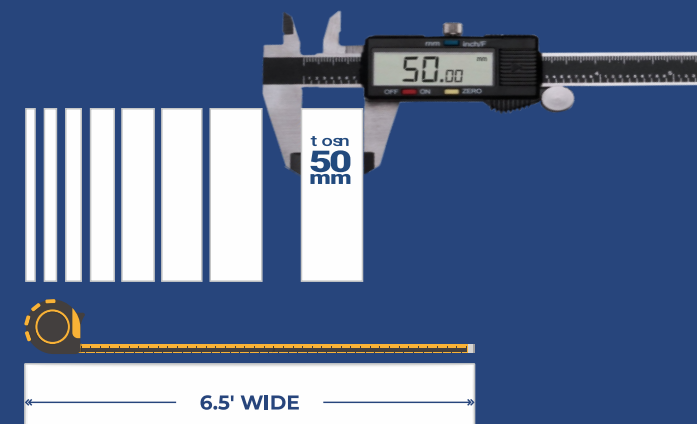

NEVER SEEN BEFORE!

Echon Sheets come from **0.70mm to 50mm THICK!** & **6.5' WIDE.**