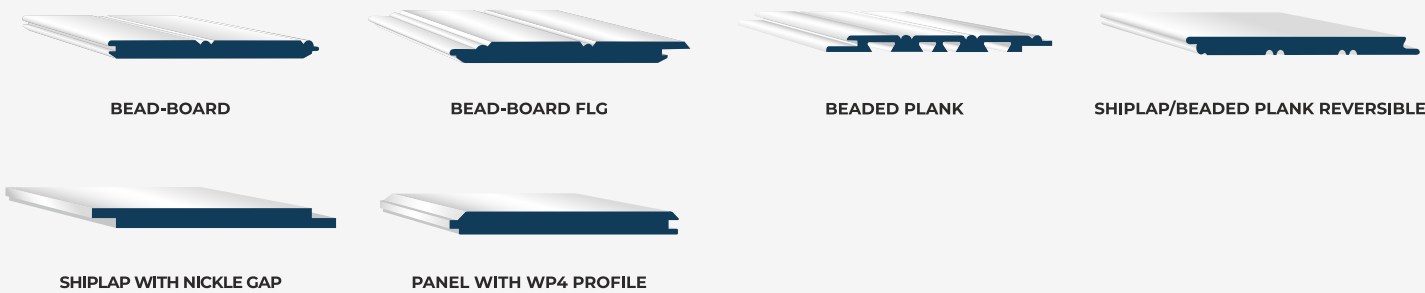

PROFILES

FINISH OPTIONS

MATCHING CROWN PROFILES

Matching crown profiles available in white and laminates. For more profile options, explore our moulding range.

T&G PROFILES

SIZE CHART

Profile	Thickness	Width(Actual)	Length (Ft.)
BEAD-BOARD	1/2"	5 - 1/8"	UpTo 16ft
BEAD-BOARD	1/2"	5 - 1/2"	UpTo 16ft
BEAD-BOARD FLG	1/2"	5 - 3/4"	UpTo 16ft
BEADED PALNK	3/8"	5 - 17/32"	UpTo 16ft
SHIPLAP/ BEADED PLANK REVERSIBLE	5/16"	7 - 1/4"	UpTo 16ft
SHIPLAP WITH NICKLE GAP	3/4"	5 - 1/2"	UpTo 16ft
PANEL WITH Wp4 PROFILE	3/4"	5 - 1/2"	UpTo 16ft