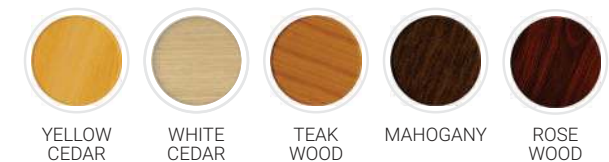

LAMINATED Bead Board & Sheet

ECHON Laminate options